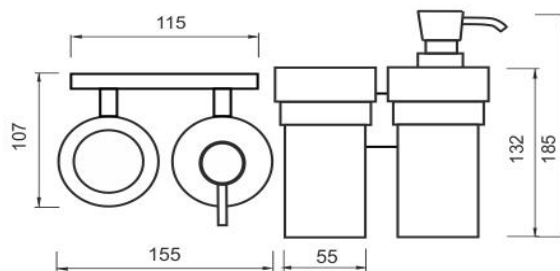

KE 2205831KN-26

Keira

Dávkovač s pohárkem

Držák pohárku a dávkovače. Nádobky keramické. Pumpička plast/chrom.

Soap dispenser and cup

Soap dispenser and cup holder. Ceramic containers. Plastic pump with chrome surface finish. The glue MAMUT is not included in the package. It can be bought in addition under the code 35003TU. One tube of the glue is enough for 8-10 holders.

Náhradní díly / Spare parts

1028Y-26

Dávkovací pumpička
Pump

1029K-N

Nádobka dávkovače
Soap dispenser container

1058K-N

Pohárek keramický
Ceramic cup

montáž / installation :

montážní konzole / installation bracket :

materiál - úprava (barva) / material - surface finish (colour) :
pochromovaná mosaz-chrom
chrome plated brass-chrome

→ 210
↑ 130
↗ 170

EAN : **8595187112759**

 **NIMCO**