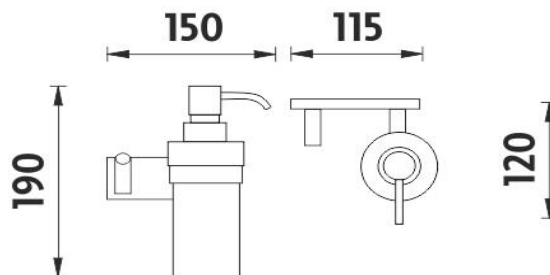

### Hook with soap dispenser

Hook with soap dispenser made of frosted glass. Volume of dispenser 250 ml. Plastic pump with chrome surface finish. Holder made of brass with chrome surface finish. The glue MAMUT is not included in the package. It can be bought in addition under the code 35003TU. One tube of the glue is

*Náhradní díly / Spare parts*

**1028Y-26**

Dávkovací pumpička  
Pump

**1029W**

Nádobka dávkovače  
Soap dispenser container

→ 150    ↑ 190    ↗ 120

montáž / installation :

montážní konzole / installation bracket :