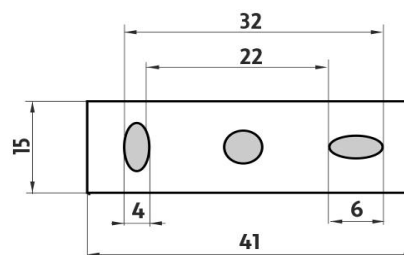

### Hook with soap dispenser

Hook with soap dispenser made of frosted glass. Volume of dispenser 250 ml. Plastic pump with chrome surface finish. Holder made of brass with chrome surface finish. The glue MAMUT is not included in the package. It can be bought in addition under the code 35003TU. One tube of the glue is

*Náhradní díly / Spare parts*

**1028Y-26**

Dávkovací pumpička  
Pump

**1029W**

Nádobka dávkovače  
Soap dispenser container

→ 150    ↑ 190    ↗ 120

montáž / installation :

montážní konzole / installation bracket :